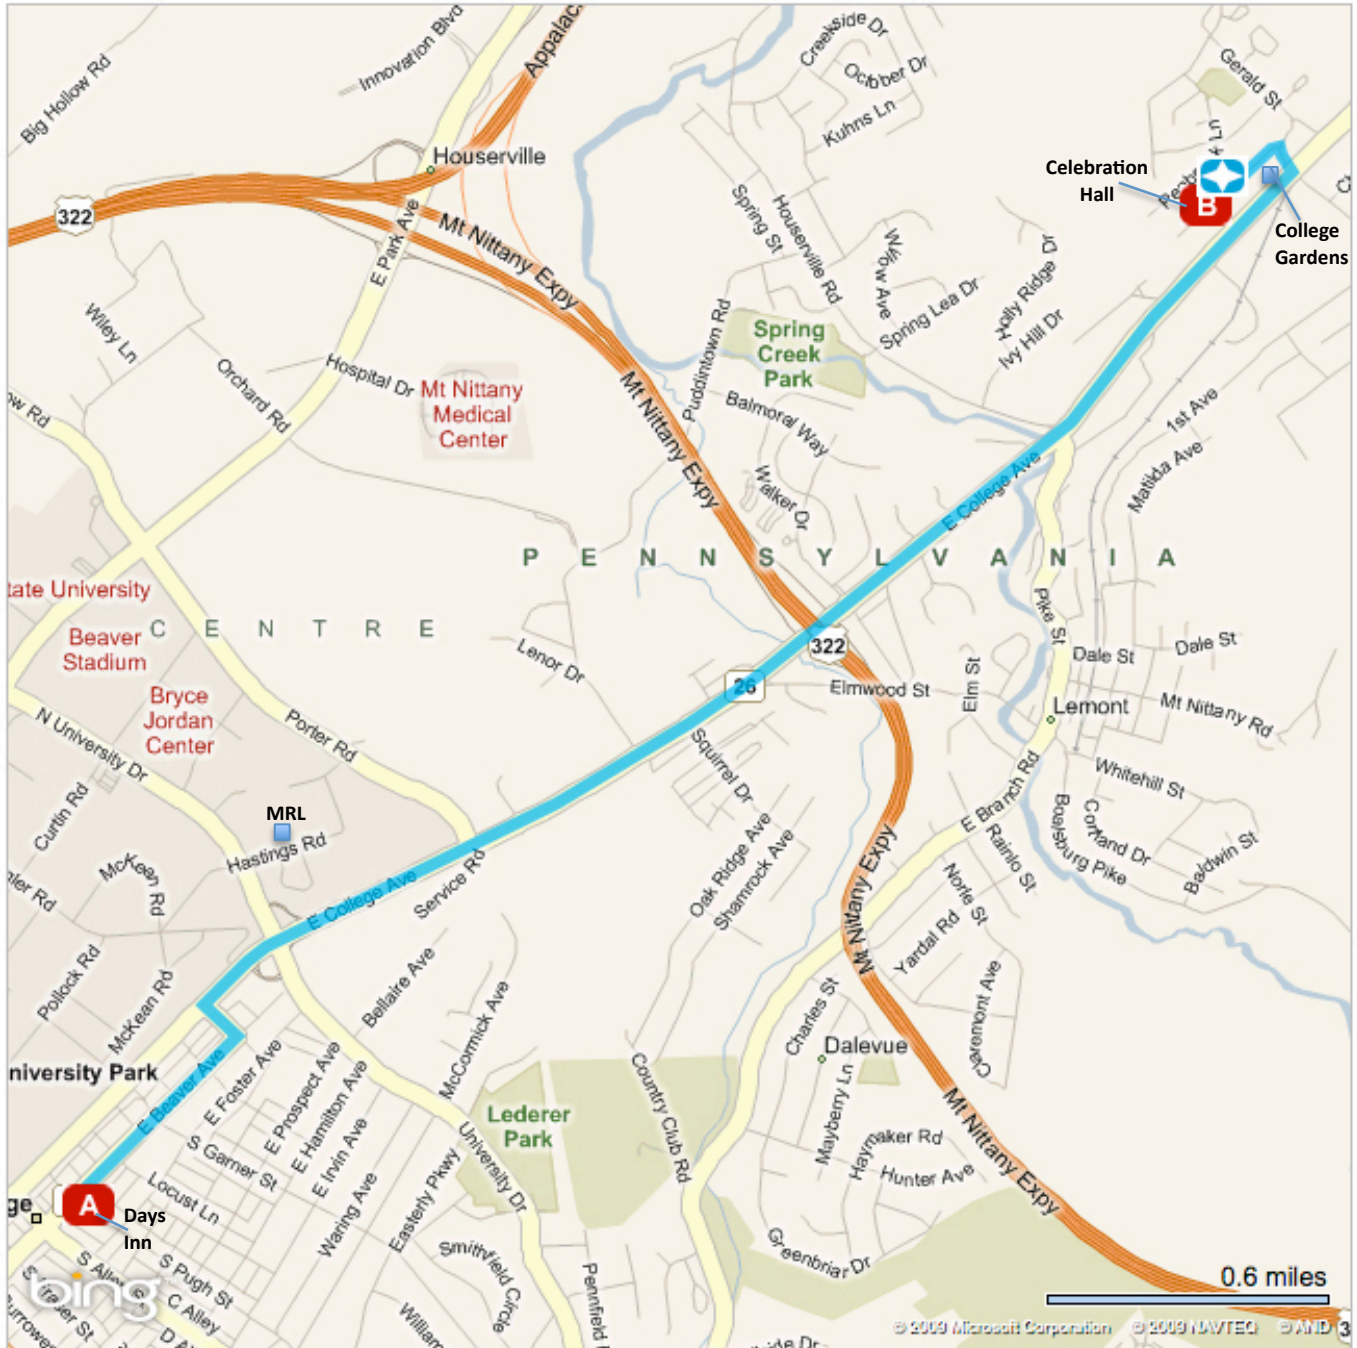

# Directions from Days Inn to Celebration Hall

**A 240 South Pugh St., State College PA**

Depart S Pugh St

1. Turn right onto SR-26 North / E Beaver Ave 0.5 miles
2. Turn left to stay on SR-26 North / High St 0.1 miles
3. Turn right to stay on SR-26 / E College Ave 3.0 miles
4. Turn left onto Gerald St, and then immediately turn left onto Commercial Blvd 0.3 miles

**B Arrive at 2280 Commercial Blvd State College PA 16801**